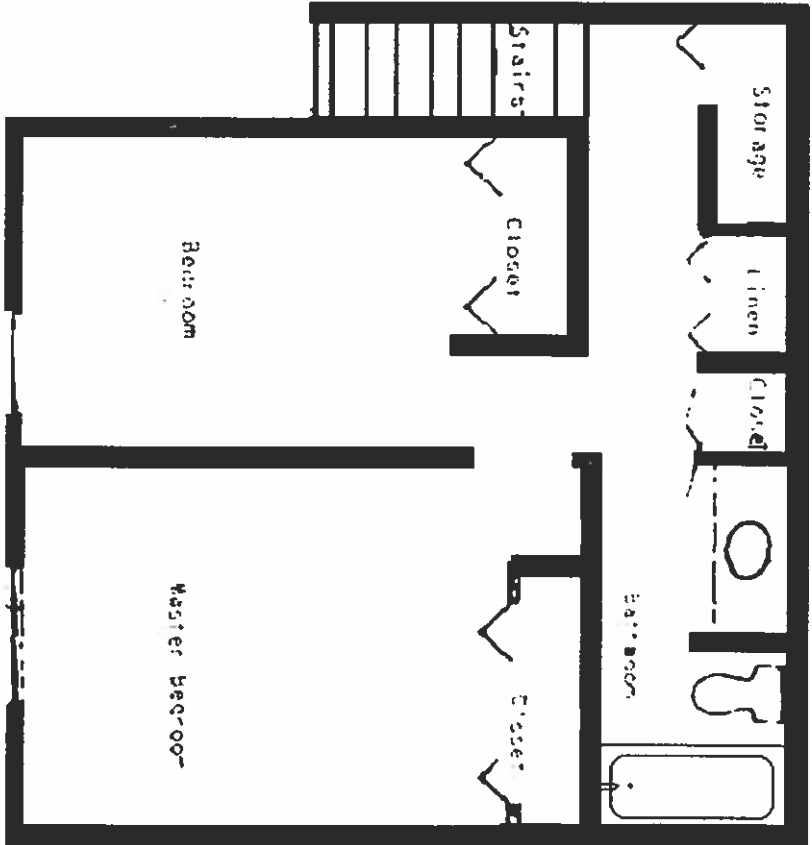

TWO BEDROOM TOWNHOUSE, TYPE C APPROX. 1036 SQ. FT.

TWO BEDROOM TOWNHOUSE, TYPE 2C APPROX. 1036 SQ. FT.

TWO BEDROOM DOWNPOUSE, 1711 A: ARDEN. 1000 SQ. FT.