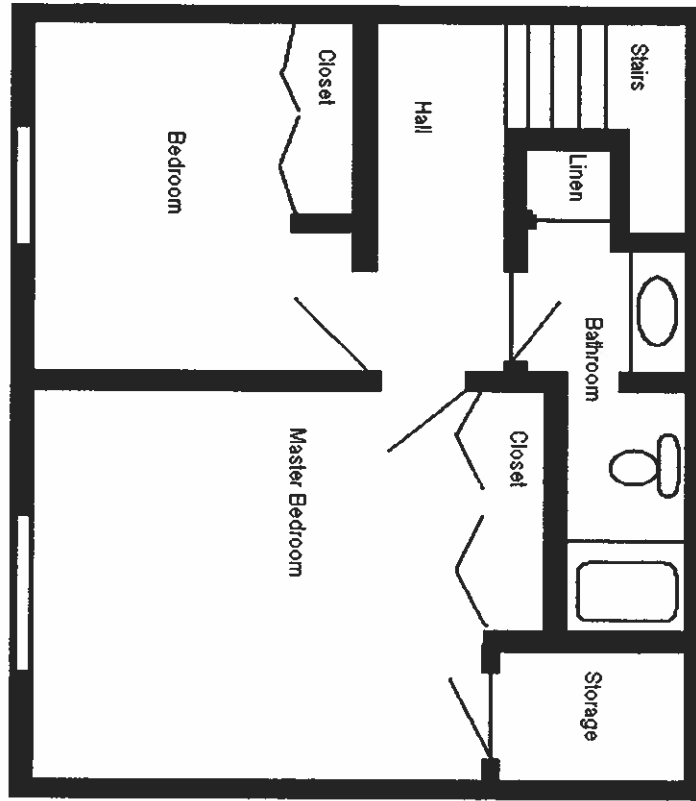

TWO BEDROOM TOWNHOUSE, TYPE C APPROX. 1036 SQ. FT.

TWO BEDROOM TOWNHOUSE, TYPE 2C APPROX. 1036 SQ. FT.

TWO BEDROOM DOWNPOUSE, 1711 A: ARDEN. 1000 SQ. FT.