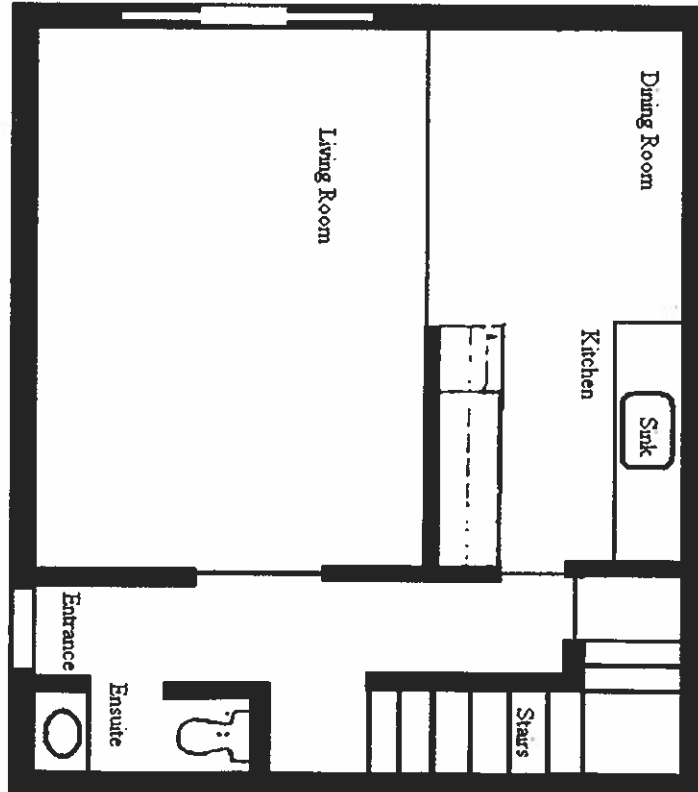

TWO BEDROOM TOWNHOUSE, TYPE C APPROX. 1036 SQ. FT.

TWO BEDROOM TOWNHOUSE, TYPE 2C APPROX. 1036 SQ. FT.

TWO BEDROOM DOWNPOUSE, 1711 A: ARDEN. 1000 SQ. FT.