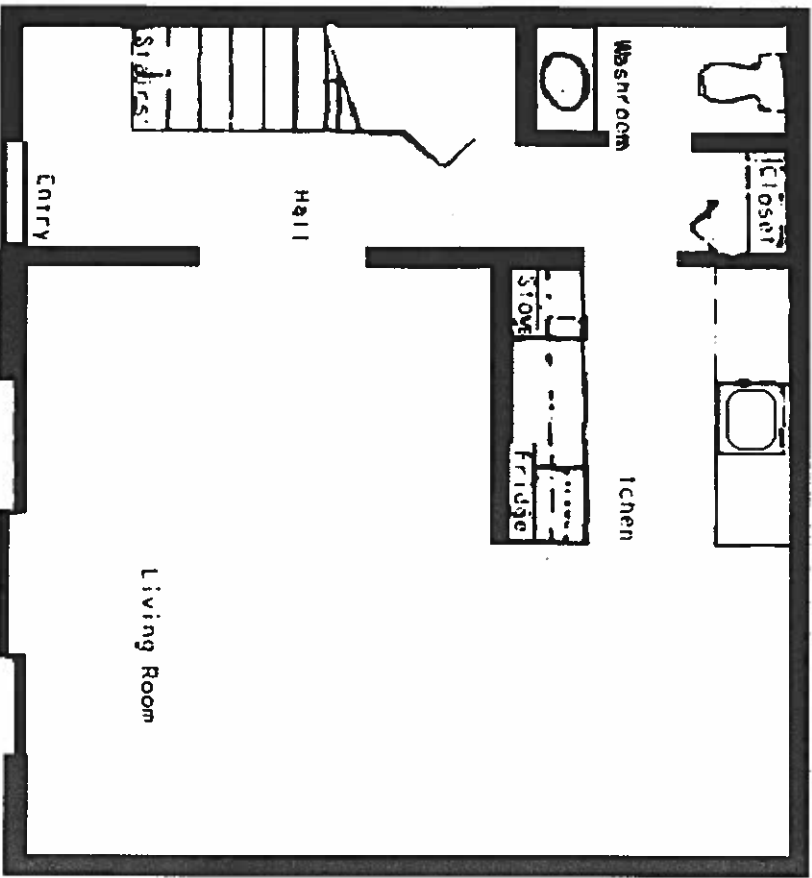

TWO BEDROOM TOWNHOUSE, TYPE C APPROX. 1036 SQ. FT.

TWO BEDROOM TOWNHOUSE, TYPE 2C APPROX. 1036 SQ. FT.

TWO BEDROOM DOWNPOUSE, 1711 A: ARDEN. 1000 SQ. FT.